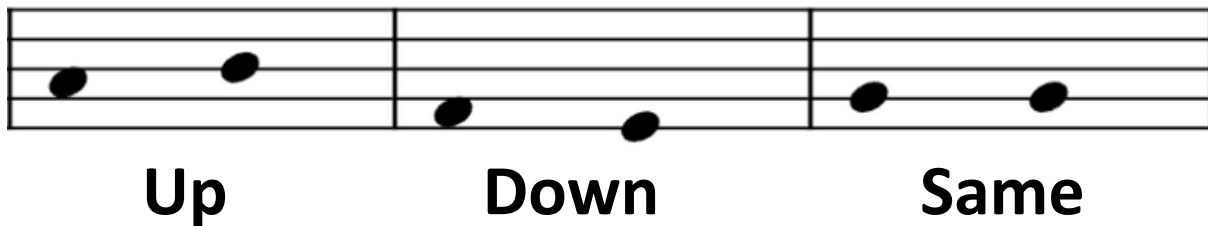

Prep Level

Staff Line vs Space

Line

Space

Clefs

Treble Clef

Bass Clef

Grand Staff

C Position

Up, Down, Same

Interval: Step vs Skip

Dynamics

p - piano → soft

f - forte → loud